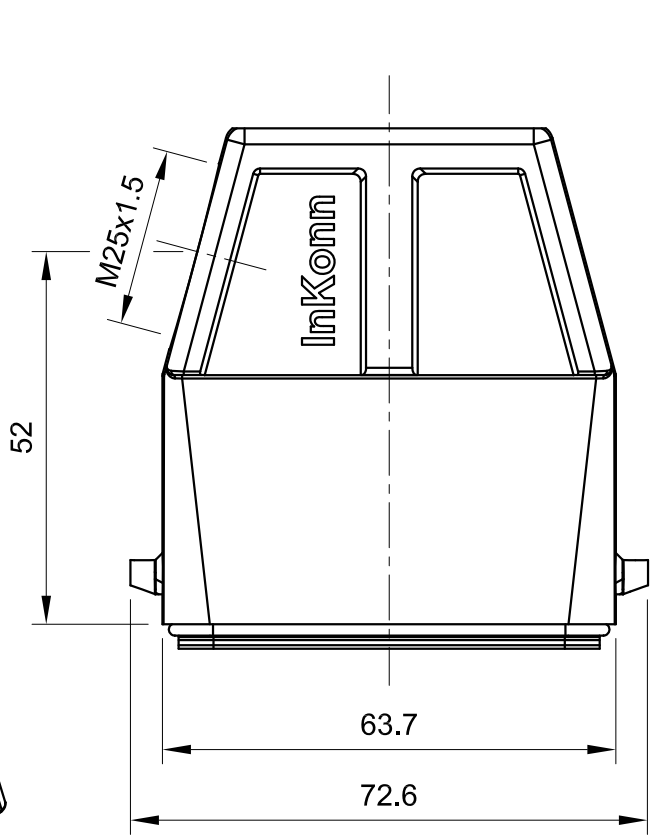

B

B

C

C

D

D

 InKonn® InKonn (Suzhou) Electric Technology Co.,Ltd.	All Dimensions in mm Original Size DIN A4	Date 2021-05-10	Drawing No. TC1519889	Rev. A00	Scale 1:1
	Part No. 10 04 010 1102	Created by Shuxu Huang	Checked by Yiyi Luo	Page 1/1	Type Name HEMCA10-HSE-DB-M25

1

2

3

4

5

6