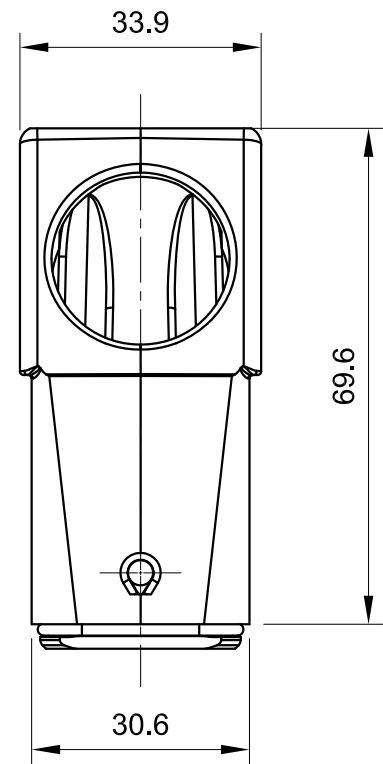

B

B

C

C

D

D

 InKonn® InKonn (Suzhou) Electric Technology Co.,Ltd.	All Dimensions in mm Original Size DIN A4	Date 2021-05-10	Drawing No. TC1519889	Rev. A00	Scale 1:1
	Part No. 10 04 010 1102	Created by Shuxu Huang	Checked by Yiyi Luo	Page 1/1	Type Name HEMCA10-HSE-DB-M25